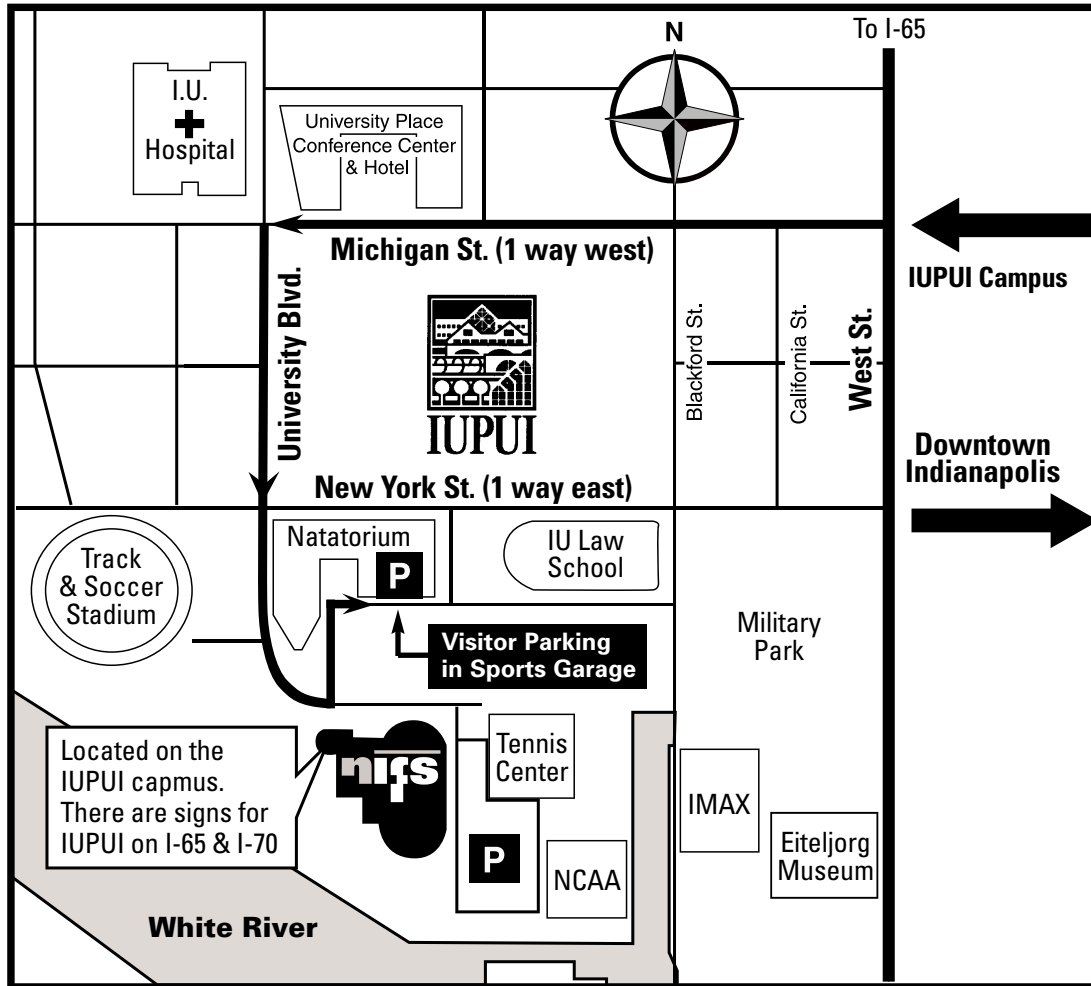

Directions

National Institute for Fitness and Sport

to nifs

Interstate 65

FROM THE NORTH SIDE: Take exit 114 and follow West Street south to Michigan Street and turn right. You will be heading west.

FROM THE SOUTH SIDE: Get on I-70 west. Take exit 79-A and follow West Street north to Michigan Street and turn left. You will be heading west.

Interstate 70

FROM THE WEST SIDE: Take exit 79-A and follow West Street north to Michigan Street and turn left. You will be heading west.

FROM THE EAST SIDE: Get on I-65 north. Get to the leftmost lane. Take exit 114 and follow West Street south to Michigan Street and turn right. You will be heading west.

From MICHIGAN STREET

Travel west to University Boulevard. Turn left (south) onto University Boulevard. Go through the stoplight at New York Street.

University Boulevard will curve to the left (east). NIFS is located on the right side (south) of the street, a two-story, white building with a red stripe.

Visitor parking is located in the Sports Garage just north of NIFS, adjacent to the Natatorium.